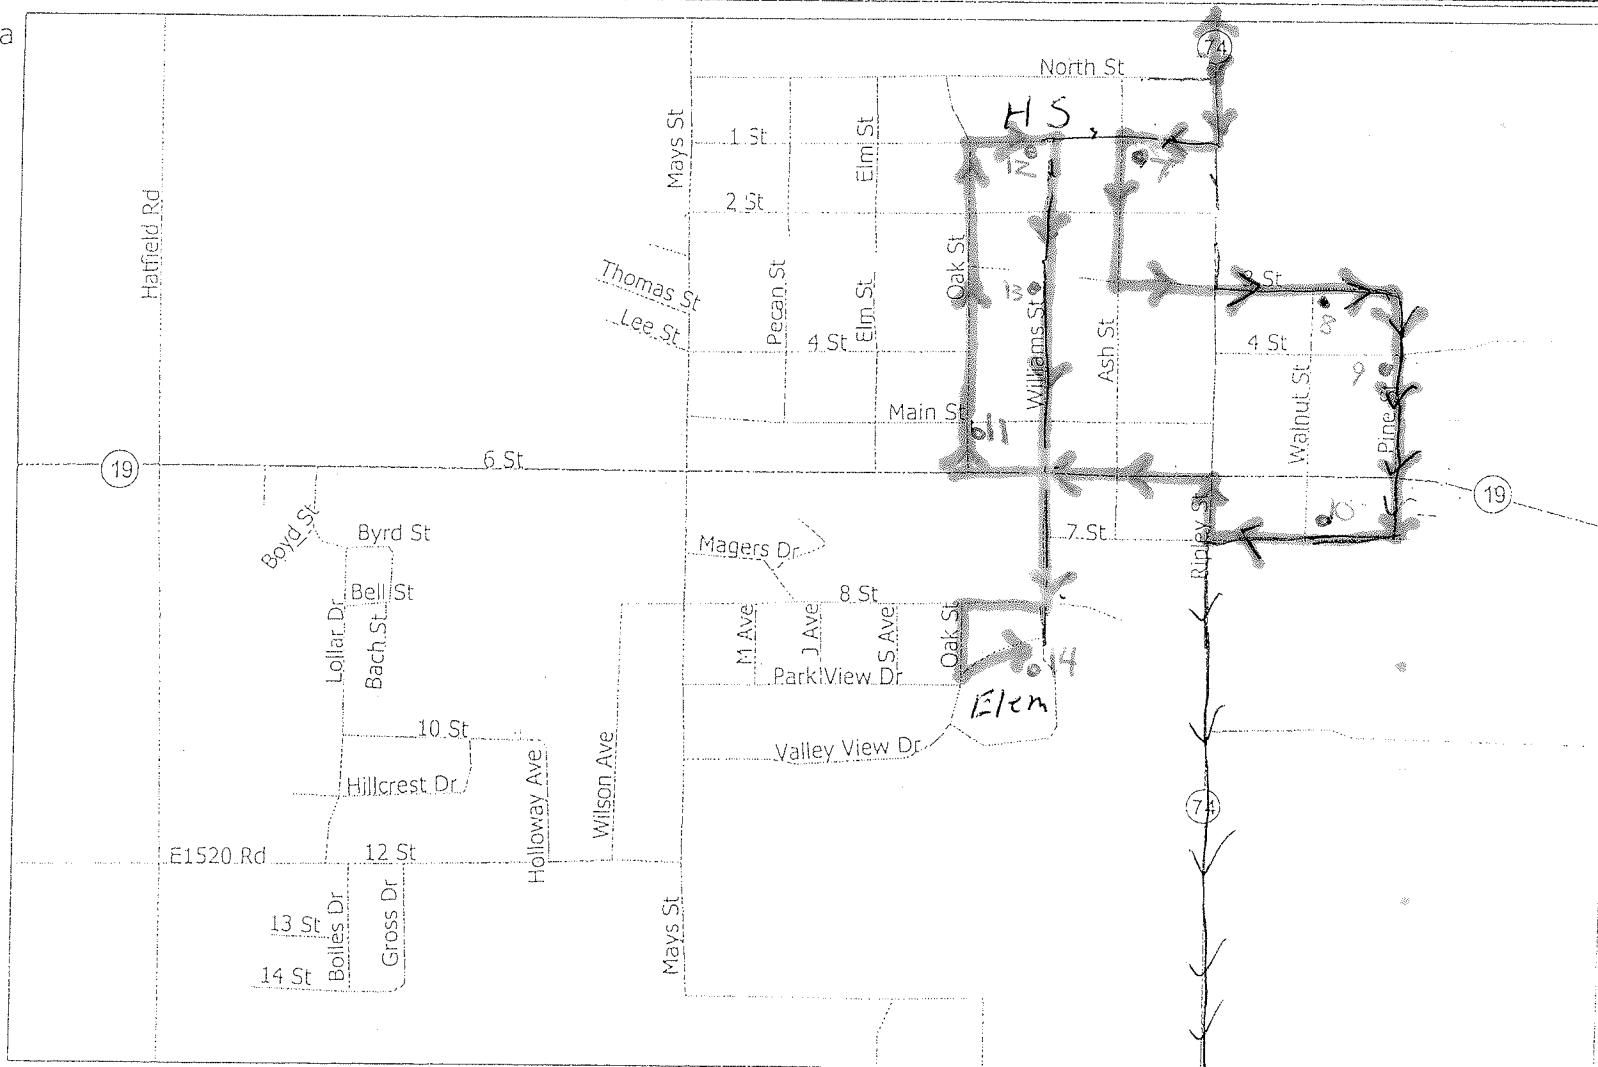

Route # 3 (AM) + (PM)

Route # 3 (Am)

Maysville, Oklahoma
Garvin County

Maysville

- City Limits
- Highways
- Roads
- Railroads
- Hydrography

Map Produced By:
Center for Spatial Analysis
University of Oklahoma
September, 2005
Contact Us For Additional Copies
(405) 325-3131

Prepared for:
Oklahoma Tax Commission
(405) 319-8200
All boundary changes or annexations
should be directed to this agency.

BUS ROUTE