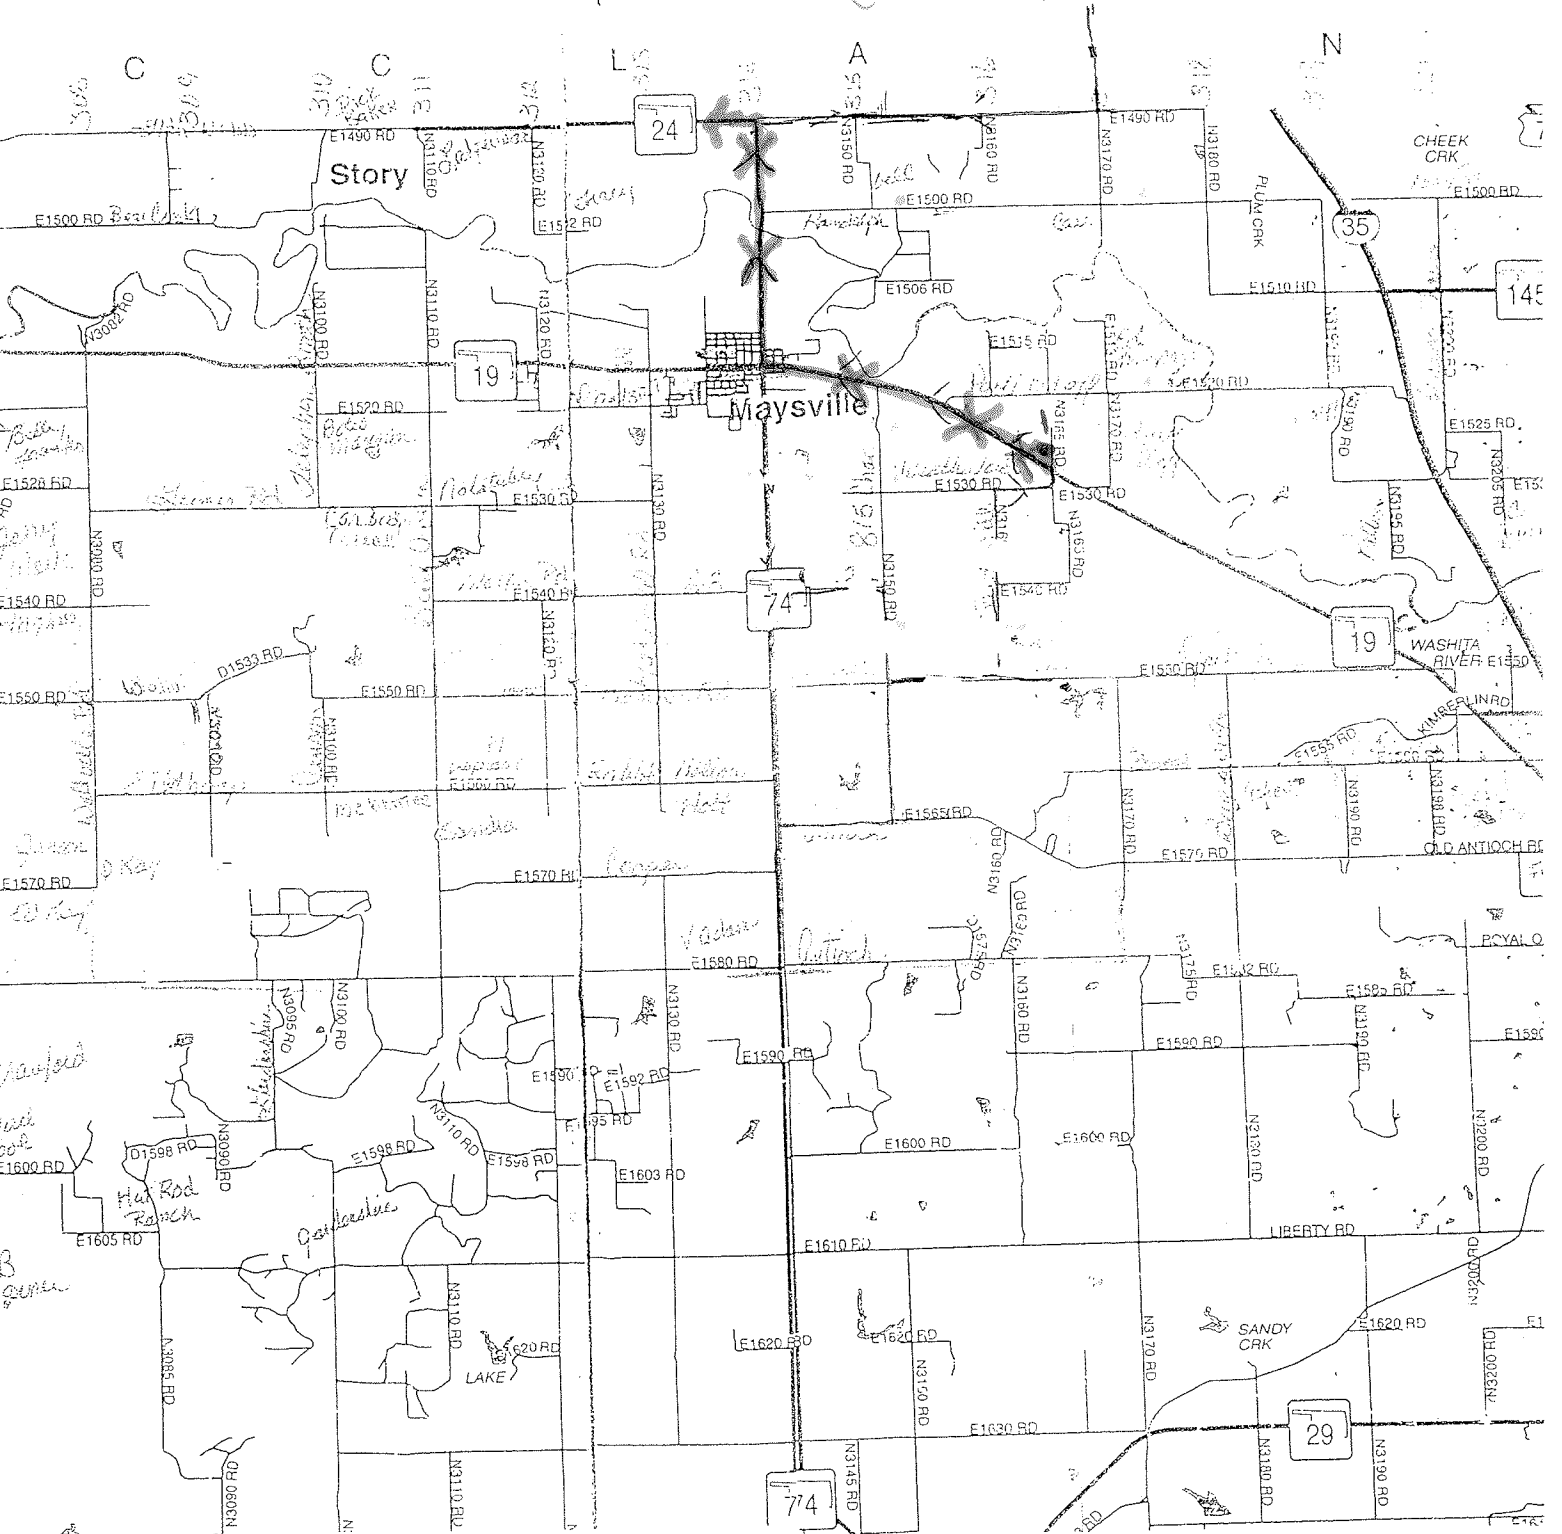

Route # 3 (AM) + (PM)

Route # 3 (Am)

Maysville, Oklahoma
Garvin County

Maysville

- City Limits
- Highways
- Roads
- Railroads
- Hydrography

Map Produced By:
Center for Spatial Analysis
University of Oklahoma
September, 2005
Contact Us For Additional Copies
(405) 325-3131

Prepared for:
Oklahoma Tax Commission
(405) 319-8200
All boundary changes or annexations
should be directed to this agency.

BUS ROUTE